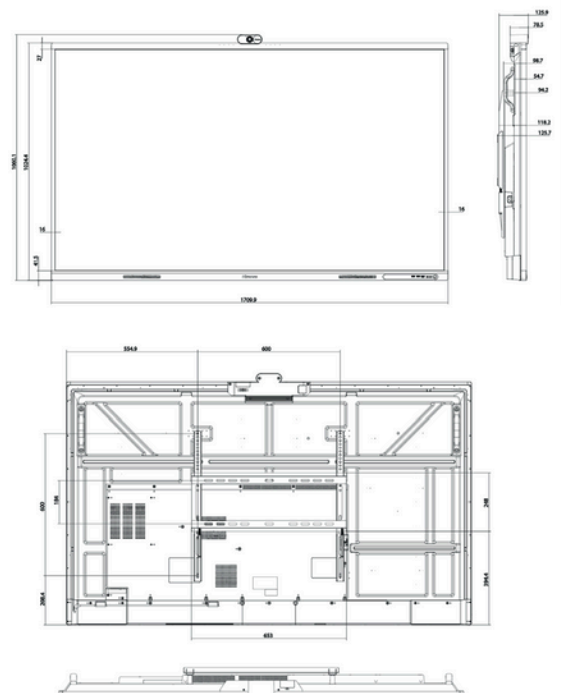

Physical

Product Size (W x H x D)	1710 x 1060 x 126mm 67.3 x 41.7 x 5 inch
Package Size (W x H x D)	1850 x 1165 x 240mm 72.8 x 45.9 x 9.4 inch
Net Weight	45.8kg / 100.99 lbs
Packed Weight	60kg / 132.3 lbs
Housing Material	Front Shell: Aluminium Rear Shell: Plastic
Housing Colour	Black + Tarnish
VESA	600 x 600mm, 4-M8 Screw

Certification

Standard Certification CB/CE/ERP/South Africa Efficiency/ cTUVus/CEC/FCC/ICASA/Energy Star

Dimensions

75" 1710W x 1060H x 126D mm / 67.3 x 41.7 x 5 inch
45.8 kg / 100.99lbs

PRODUCT CODE:IWB75DE