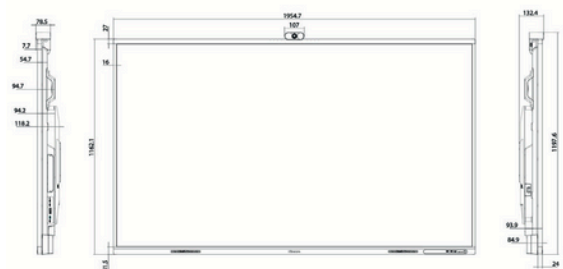

Physical

Product Size (W x H x D)	1955 x 1198 x 126mm 77 x 47.2 x 5 inch
Package Size (W x H x D)	2095 x 1303 x 240mm 82.5 x 51.3 x 9.4 inch
Net Weight	58.5kg / 127.89lbs
Packed Weight	74.5kg / 164.27lbs
Housing Material	Front Shell: Aluminium Rear Shell: Plastic
Housing Colour	Black + Tarnish
VESA	1000 x 600mm, 4-M8 Screw

Dimensions

86" 1955W x 1198H x 126D mm / 77 x 47.2 x 5 inch
58.5 kg / 127.89 lbs

PRODUCT CODE:IWB86DE

ชุด 86MR6DE

ราคา 313,000.00