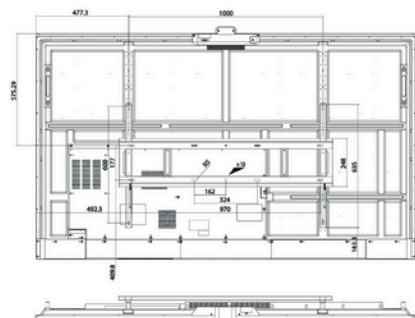

Physical

Product Size (W x H x D)	1955 x 1198 x 126mm 77 x 47.2 x 5 inch
Package Size (W x H x D)	2095 x 1303 x 240mm 82.5 x 51.3 x 9.4 inch
Net Weight	58.5kg / 127.89lbs
Packed Weight	74.5kg / 164.27lbs
Housing Material	Front Shell: Aluminium Rear Shell: Plastic
Housing Colour	Black + Tarnish
VESA	1000 x 600mm, 4-M8 Screw

Dimensions

86" 1955W x 1198H x 126D mm / 77 x 47.2 x 5 inch
58.5 kg / 127.89 lbs

PRODUCT CODE:IWB86DE

ชุด 86MR6DE

ราคา 313,000.00